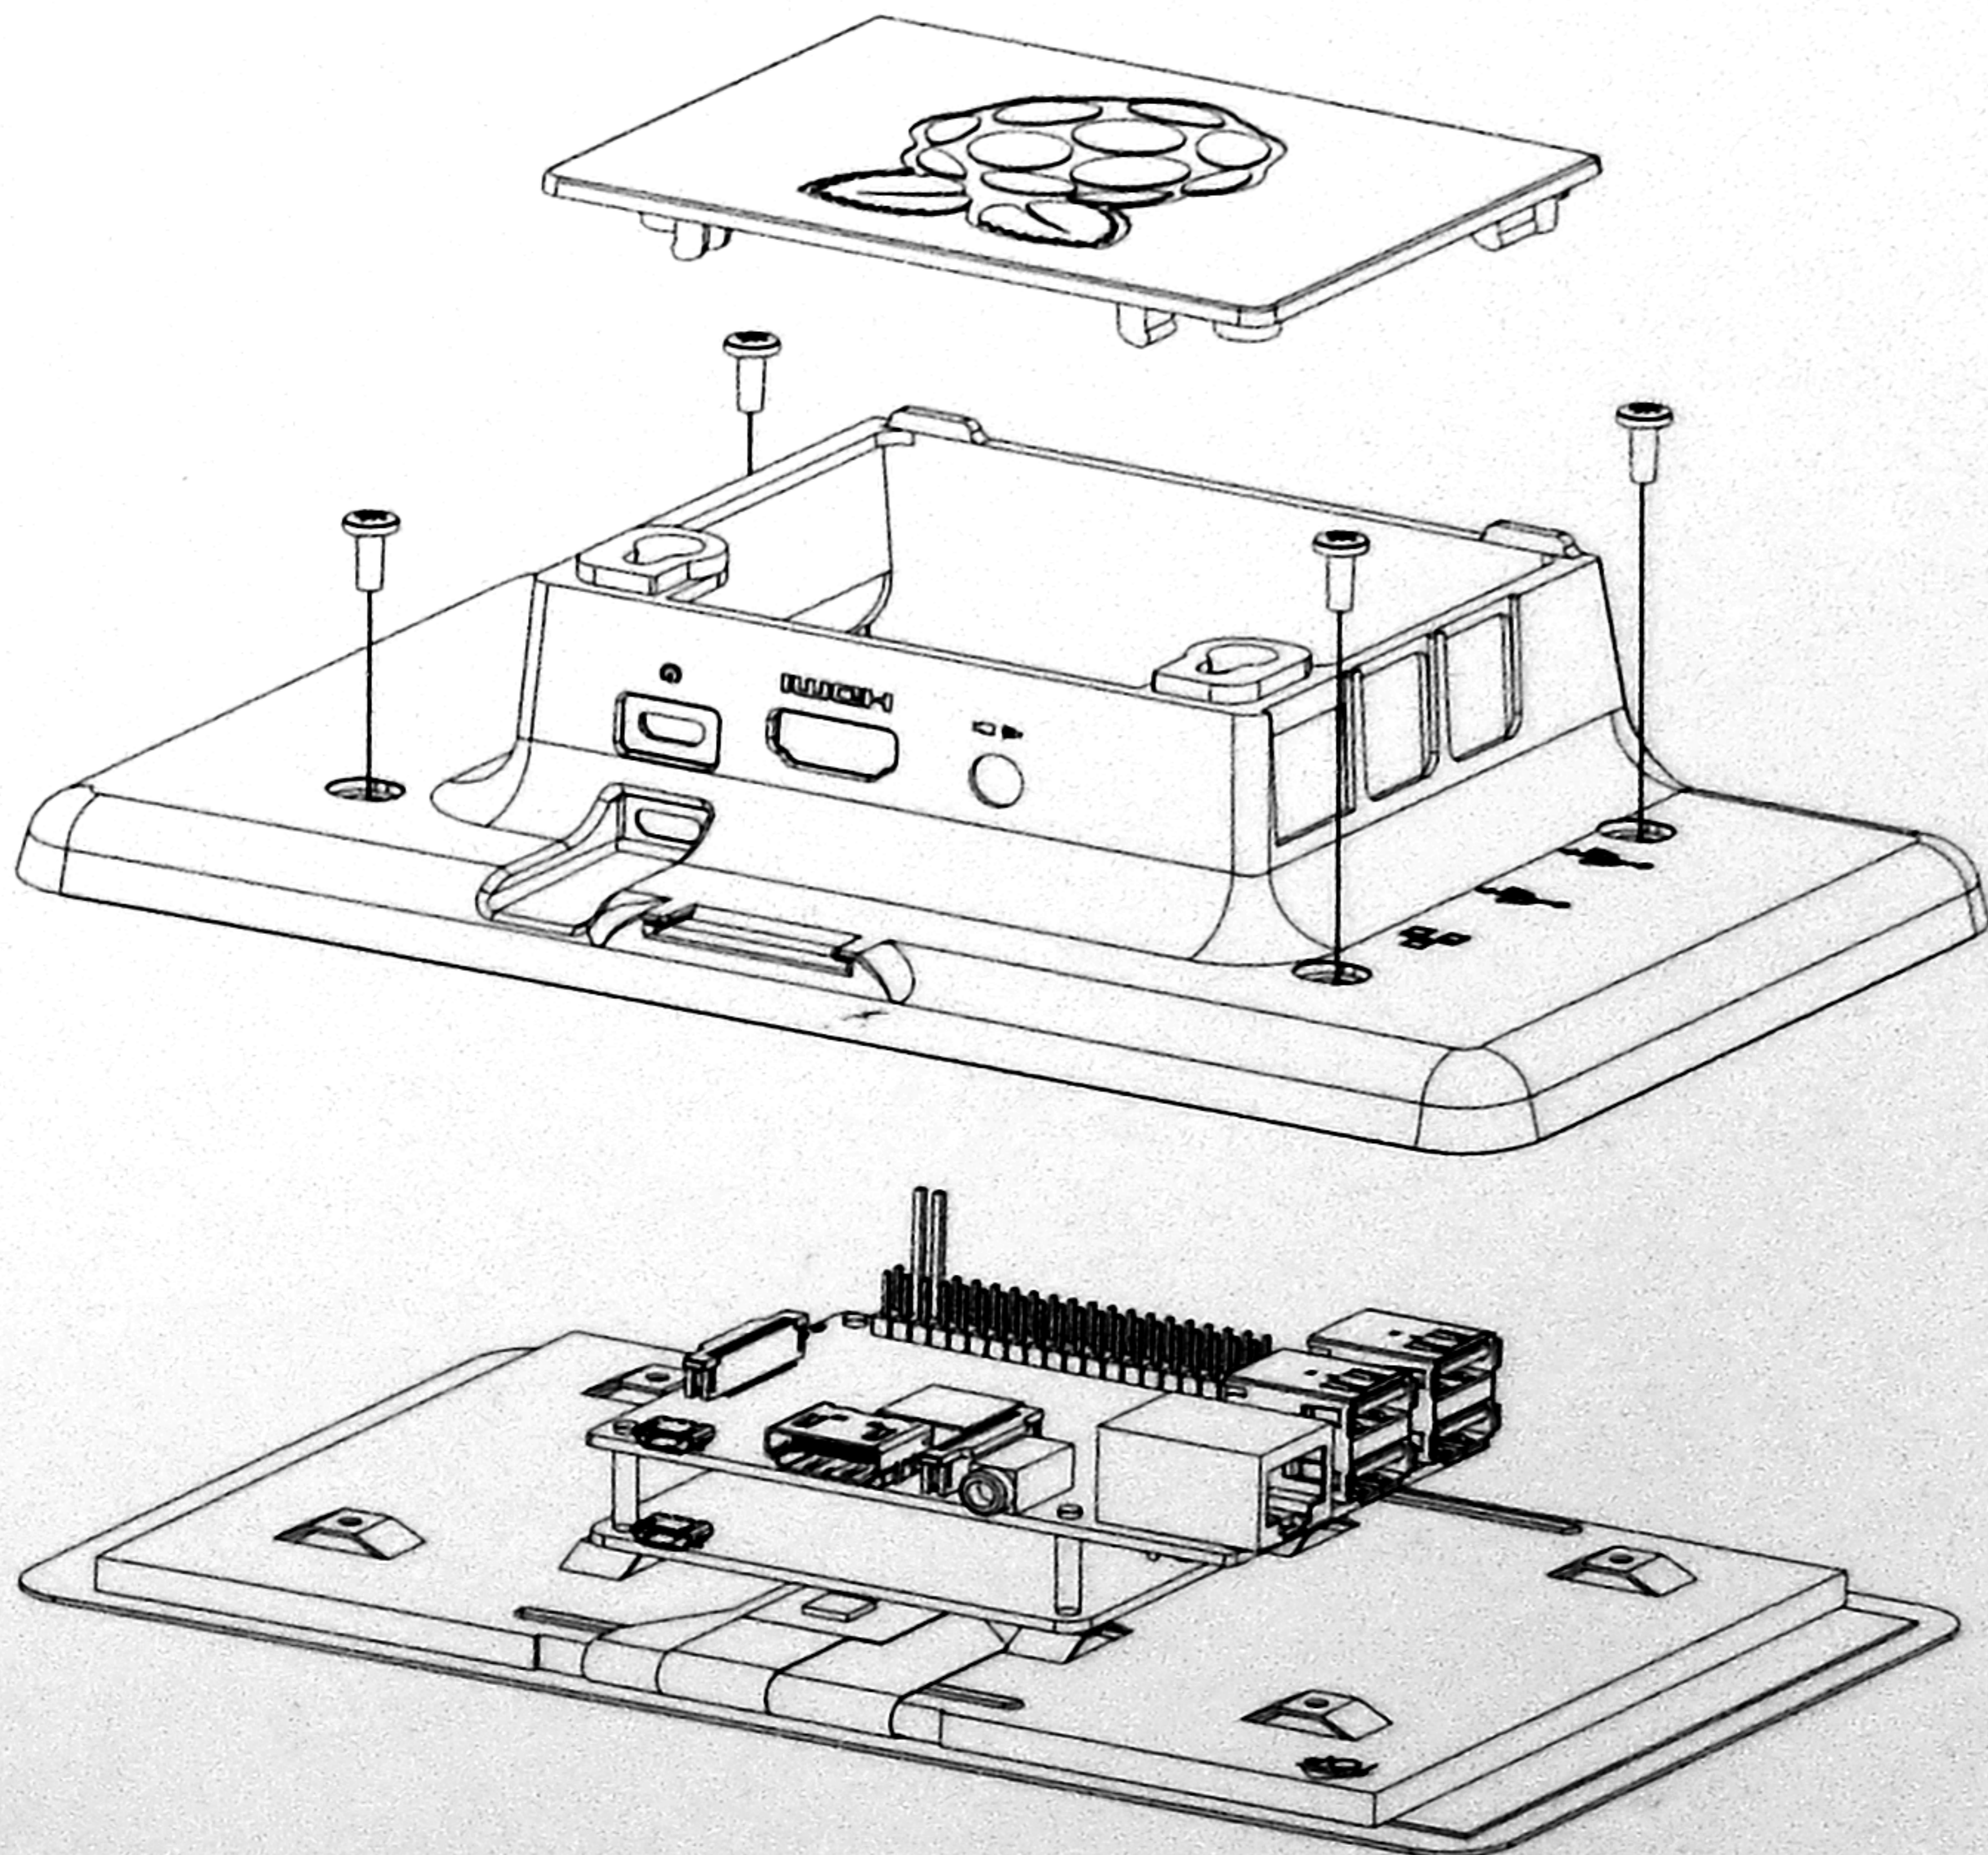

1

906-4665
ASM-1900035-21
Made in GB

Integrated camera mount

Integrated wall mount

Note: Raspberry Pi . Touch screen . Pi-Camera are NOT included