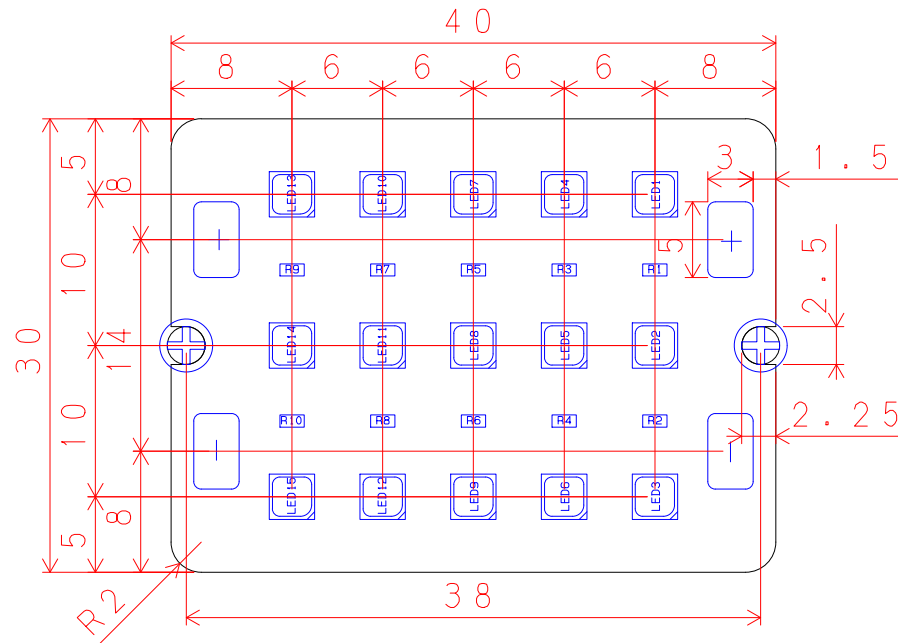

AE-LEDLAMP-SUNWHITE-5x3
L1RESIST SILK

AE-LEDLAMP-SUNWHITE-5x3
L1MASK

AE-LEDLAMP-SUNWHITE-5x3
L1PATTERN

AE-LEDLAMP-SUNWHITE-5x3
LSPATTERN

AE-LEDLAMP-SUNWHITE-5x3
L1RESIST

AE-LEDLAMP-SUNWHITE-5x3
L2R2I2S2J

AE-LEDLAMP-SUNWHITE-5x3
L1PATTERN L1RESIST SILK

AE-LEDLAMP-SUNWHITE-5x3
LSPATTERN LSRRESIST

AE-LEDLAMP-SUNWHITE-5x3
DIMENSIONS

AE-LEDLAMP-SUNWHITE-5x3

ドリル形状	工具番号	穴径	導通	穴種別	穴数
◇	2	2.5100	無	貫通	2