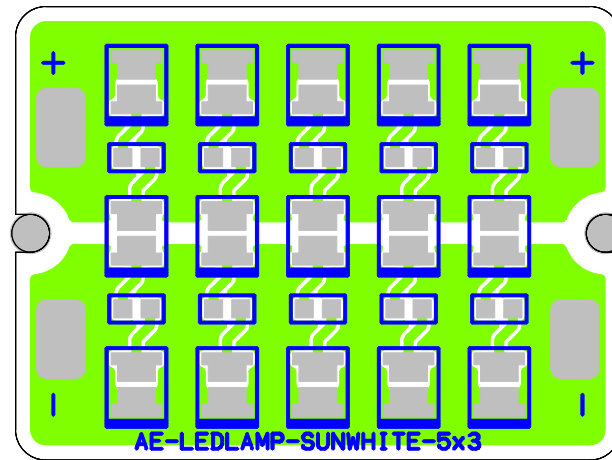

AE-LEDLAMP-SUNWHITE-5x3
L1RESIST SILK

AE-LEDLAMP-SUNWHITE-5x3
L1MASK

AE-LEDLAMP-SUNWHITE-5x3
L1PATTERN

AE-LEDLAMP-SUNWHITE-5x3
LSPATTERN

AE-LEDLAMP-SUNWHITE-5x3
L1RESIST

AE-LEDLAMP-SUNWHITE-5x3
L2R2I2S2J

AE-LEDLAMP-SUNWHITE-5x3
L1PATTERN L1RESIST SILK

AE-LEDLAMP-SUNWHITE-5x3
LSPATTERN LSRRESIST

AE-LEDLAMP-SUNWHITE-5x3
DIMENSIONS

AE-LEDLAMP-SUNWHITE-5x3

ドリル形状	工具番号	穴径	導通	穴種別	穴数
◇	2	2.5100	無	貫通	2