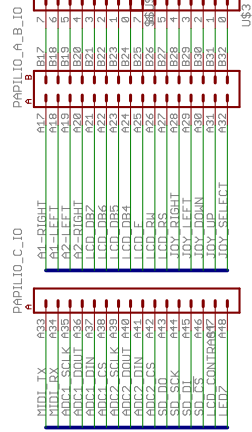

Audio

uSD Card

SPI ADC2

Power

SPI ADC1

Joystick

MIDI

This work is licensed under the Creative Commons Share-Alike Attribution License.
To view a copy of this license, visit <http://creativecommons.org/>; or, (b) send a letter to Creative Commons, 171 2nd Street, Suite 300, San Francisco, California, 94105, USA.