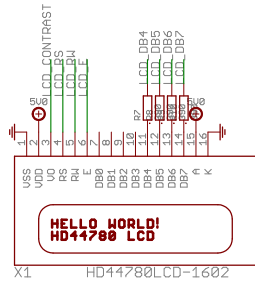

Audio

uSD Card

SPI ADC2

Power

SPI ADC1

Joystick

MIDI

This work is licensed under the Creative Commons Share-Alike Attribution License.
To view a copy of this license, visit <http://creativecommons.org/>; or, (b) send a letter to Creative Commons, 171 2nd Street, Suite 300, San Francisco, California, 94105, USA.