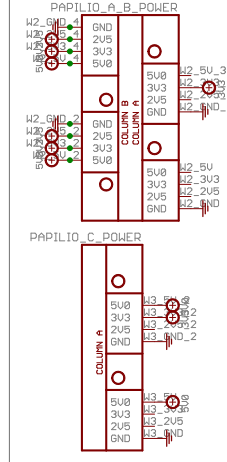

Audio

uSD Card

SPI ADC2

Power

SPI ADC1

Joystick

MIDI

This work is licensed under the Creative Commons Share-Alike Attribution License.
To view a copy of this license, visit <http://creativecommons.org/>; or, (b) send a letter to Creative Commons, 171 2nd Street, Suite 300, San Francisco, California, 94105, USA.