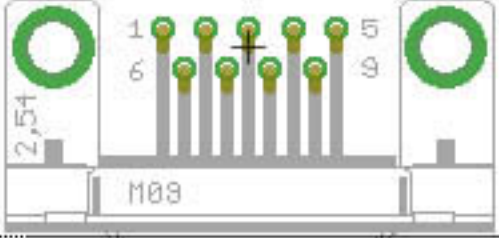

PS/2 B

www.gadgetfactory.net
www.papilio.cc

p1
p2
p3
p4
p5
p6
p7
p8
p9
p10

p1
p2
p3
p4
p5
p6
p7
p8
p9
p10

RESET

Papilio Platform
BPW5031 Arcade Wing V1.0
© GadgetFactory LLC

license
CC-BY-NC

LED1
LED2
LED3
LED4

JS2 JOYSTICK A

JS1 JOYSTICK B

M03

M03