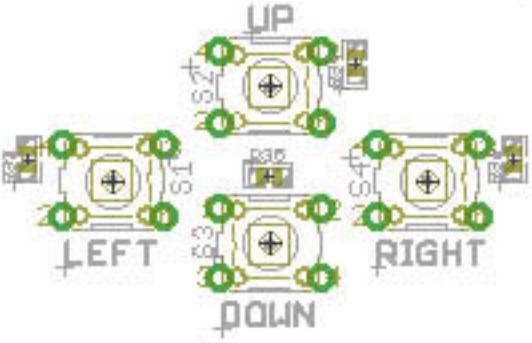

PS/2 B

www.gadgetfactory.net
www.papilio.cc

p1
p2
p3
p4
p5
p6
p7
p8
p9
p10

p1
p2
p3
p4
p5
p6
p7
p8
p9
p10

RESET

Papilio Platform
BPW5031 Arcade Wing V1.0
© GadgetFactory LLC

license
CC-BY-NC

LED1
LED2
LED3
LED4

JS2 JOYSTICK A

JS1 JOYSTICK B

M03

M03