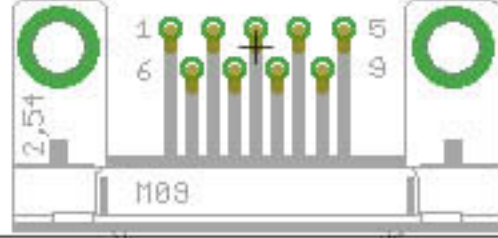

PS/2 B

www.gadgetfactory.net
www.papilio.cc

p1
p2
p3
p4
p5
p6
p7
p8
p9
p10

p1
p2
p3
p4
p5
p6
p7
p8
p9
p10

RESET

Papilio Platform
BPW5031 Arcade Wing V1.0
© GadgetFactory LLC

license
CC-BY-NC

LED1
LED2
LED3
LED4

JS2 JOYSTICK A

JS1 JOYSTICK B

M03

M03