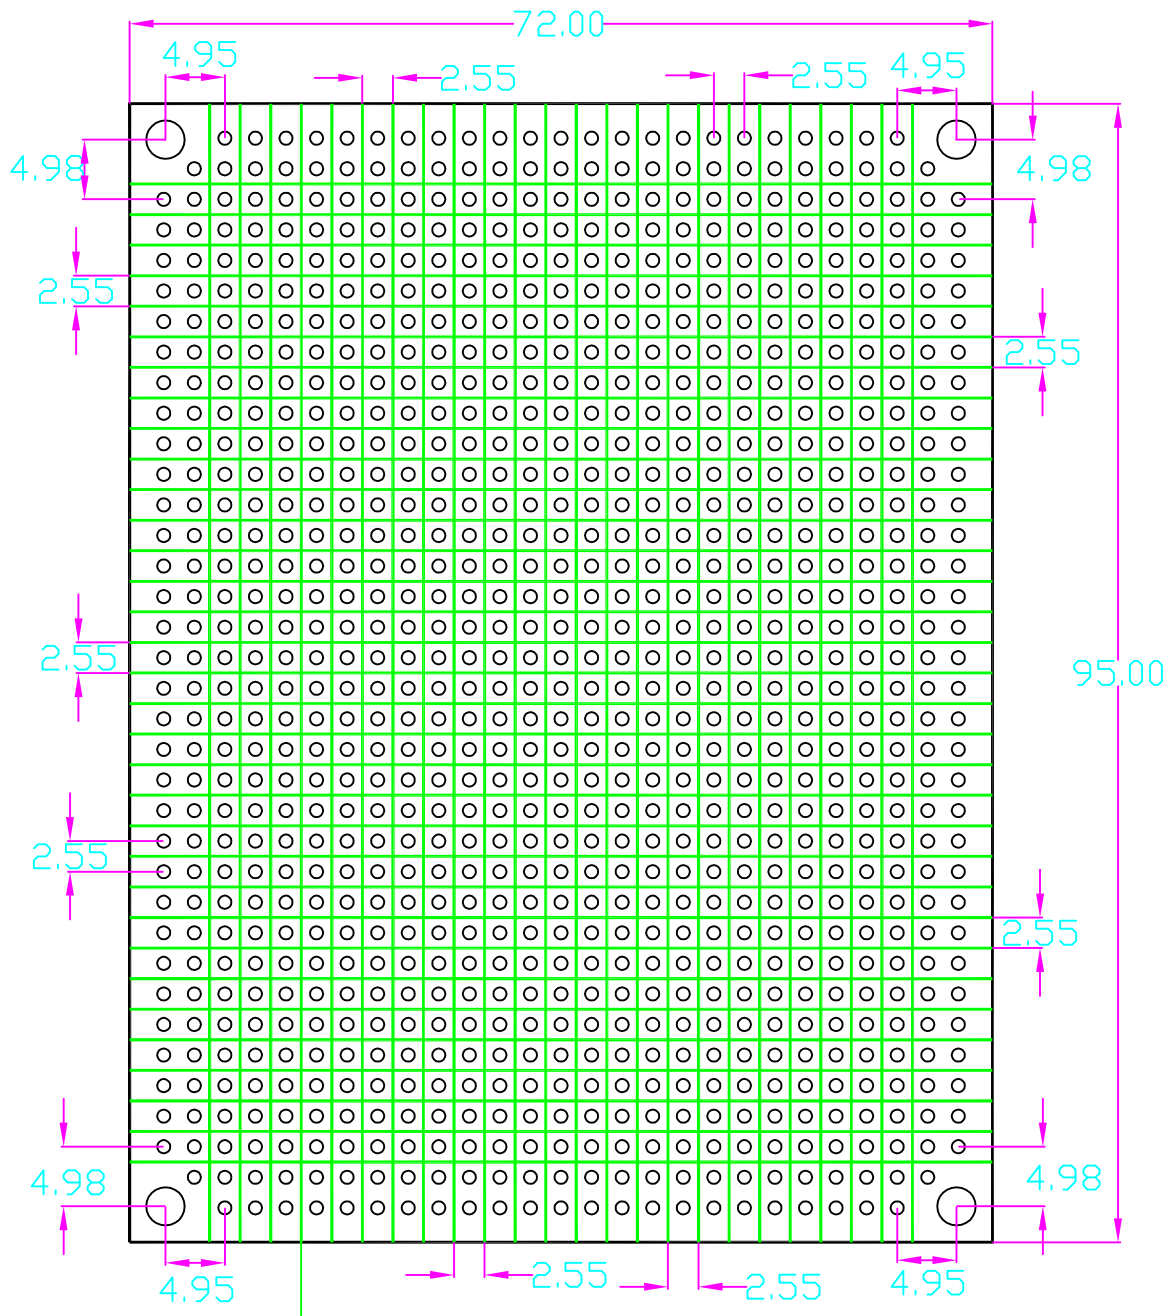

TOP SOLD MASK

TOP LAYER

BOTTOM LAYER

BOTTOM SOLD MASK

BOX

Symbol	Ape.dia (MM)	# flashes	# plated
□	3.200	4	NO
○	1.100	960	YES

DRILL

Green line is expressed as
V-CUT line