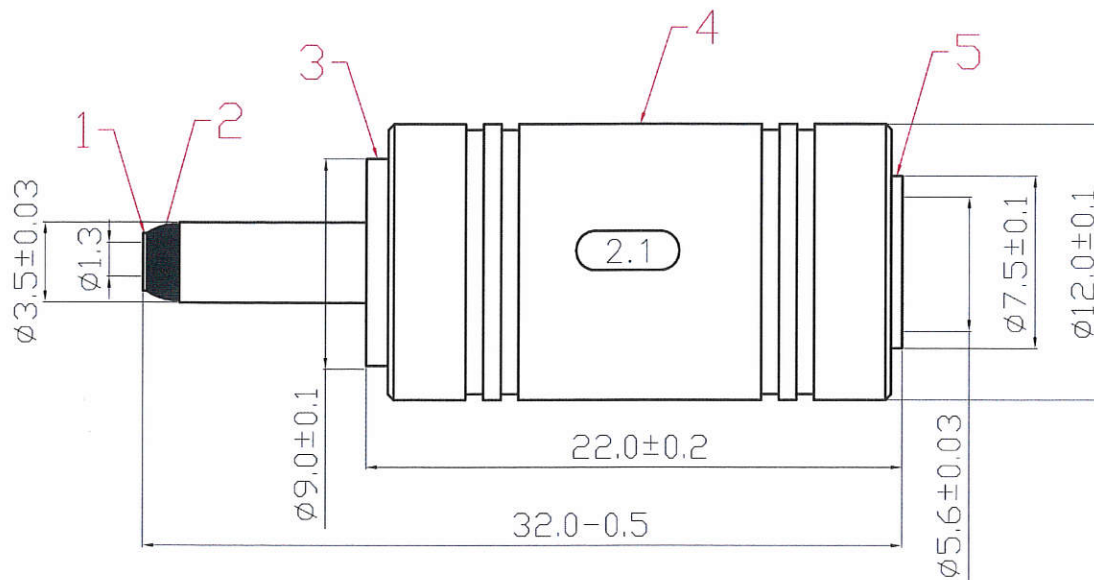

0.5-5 = +/- 0.2
 5-30 = +/- 0.4
 30-120 = +/- 0.6
 120-315 = +/- 1
 315-1000 = +/- 1.6
 1000-2000 = +/- 2.4

RoHS COMPLIANT

APPROVED BY :

UNITED AU-VI CO., LTD.

Description:

1.3 DC PLUG TO 2.1 DC JACK

Part No.:

DC-9183/RB

5	FEMALE PART		CU	
4	PLASTIC HANDLE		PVC	
3	BODY		CU	
2	DIELECTRIC		POM	
1	INSIDE TUBE		CU	
NO	DESCRIPTION	Q'TY	MATERIAL	FINISH

Date: MAR 3 2021

File No.: JR 1828C