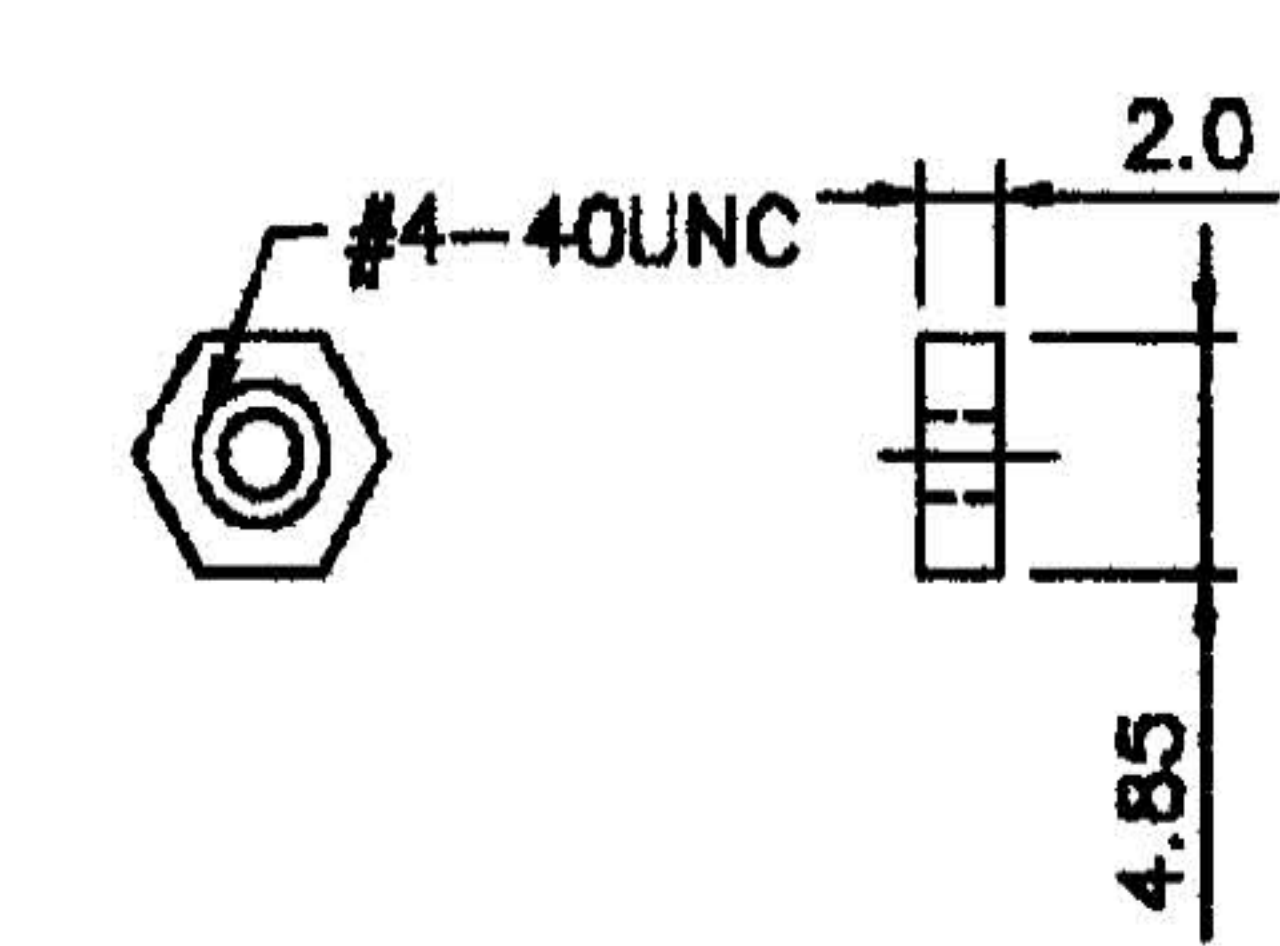

**Material**  
 Insulator : ABS UL 94HB  
 Color : grey, Black, Ivory  
 Screw / Nut / Clip : nickel plated steel  
**RoHS Compliance**

E				DRAWN:	GENERAL TOLERANCE:			DESCRIPTION: D-Sub Hood, plastic, 15P	SIZE <b>A4</b>
D					.0	.00	.000		
C				CHECKED:	+/-0.20	+/-0.15	+/-0.05		
B					UNIT : MM				
A				APPROVAL:	SCALE :				
REV	DATE	FILE	BY		SHEET : 1 / 1			PART NO: DHA - 15PS	