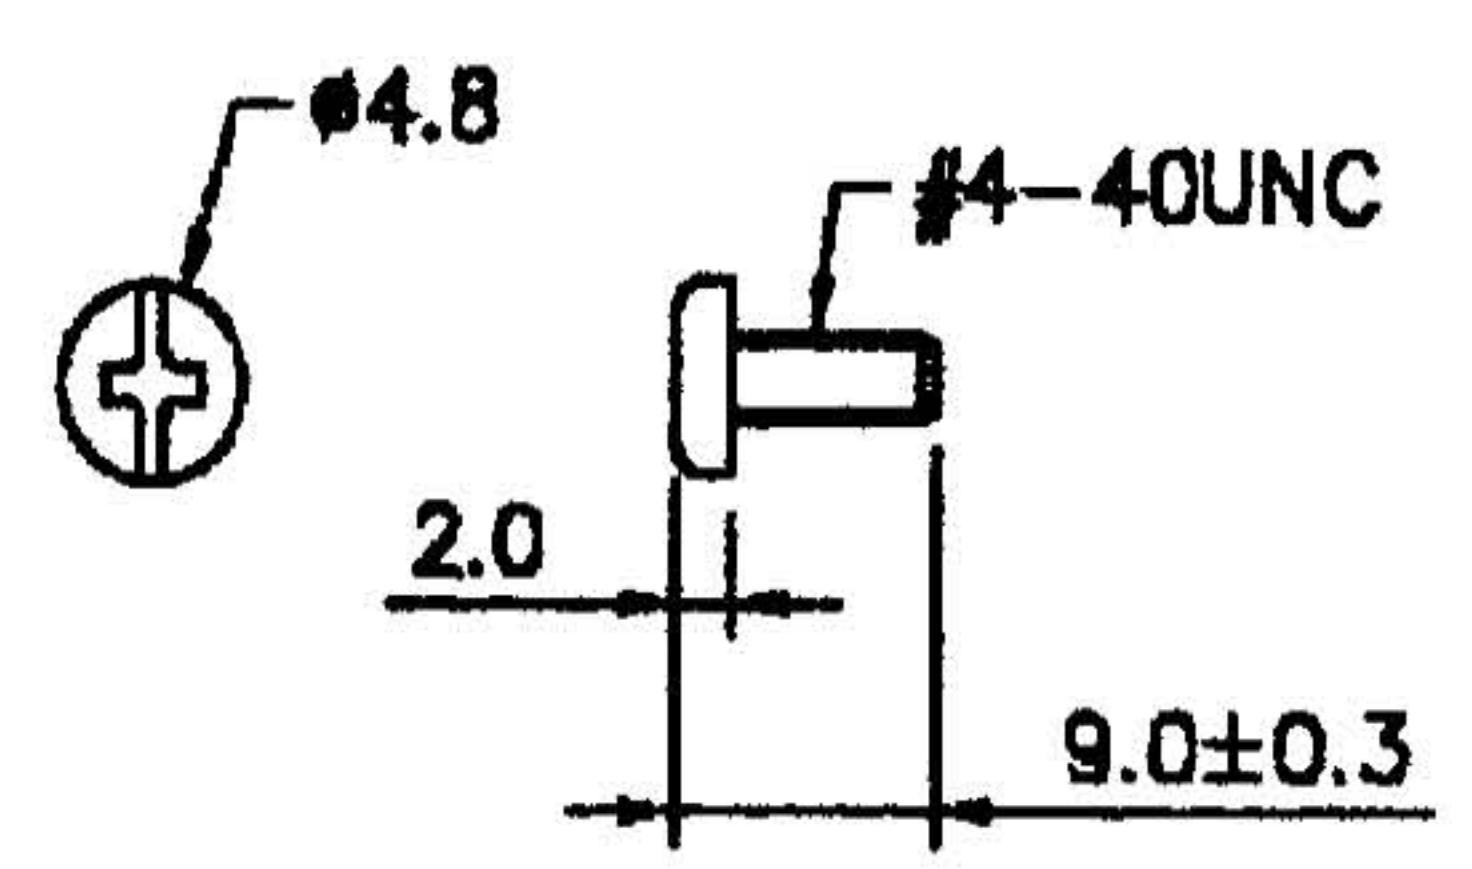

**Material**  
 Insulator : ABS UL 94HB  
 Color : grey, Black, Ivory  
 Screw / Nut / Clip : nickel plated steel  
**RoHS Compliance**

E				DRAWN:	GENERAL TOLERANCE:			DESCRIPTION: D-Sub Hood, plastic, 15P	SIZE <b>A4</b>
D					.0	.00	.000		
C				CHECKED:	+/-0.20	+/-0.15	+/-0.05		
B					UNIT : MM				
A				APPROVAL:	SCALE :				
REV	DATE	FILE	BY		SHEET : 1 / 1			PART NO: DHA - 15PS	