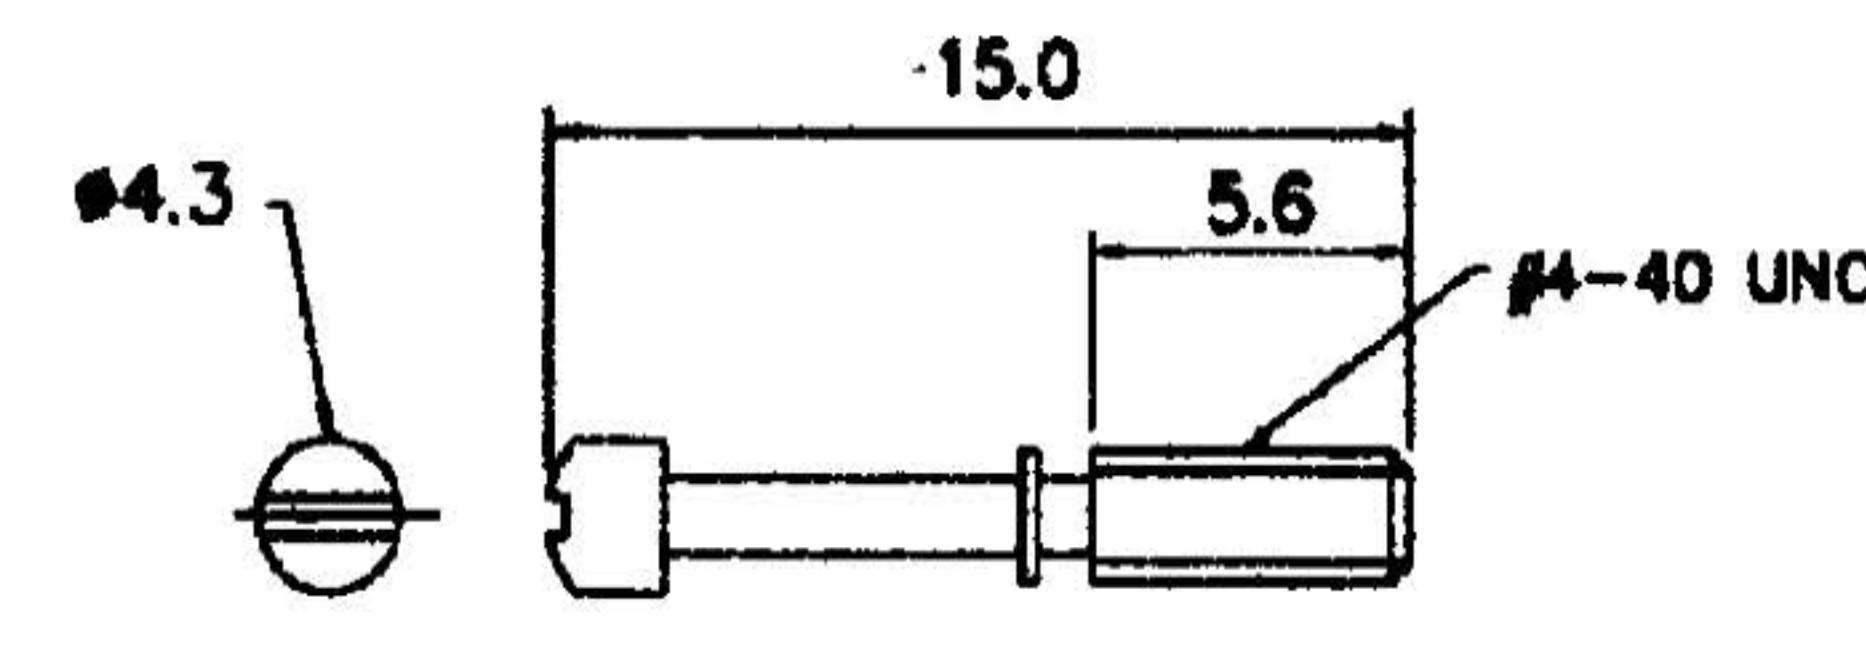

**Material**  
 Insulator : ABS UL 94HB  
 Color : grey, Black, Ivory  
 Screw / Nut / Clip : nickel plated steel  
**RoHS Compliance**

E				DRAWN:	GENERAL TOLERANCE:			DESCRIPTION: D-Sub Hood, plastic, 15P	SIZE <b>A4</b>
D					.0	.00	.000		
C				CHECKED:	+/-0.20	+/-0.15	+/-0.05		
B					UNIT : MM				
A				APPROVAL:	SCALE :				
REV	DATE	FILE	BY		SHEET : 1 / 1			PART NO: DHA - 15PS	