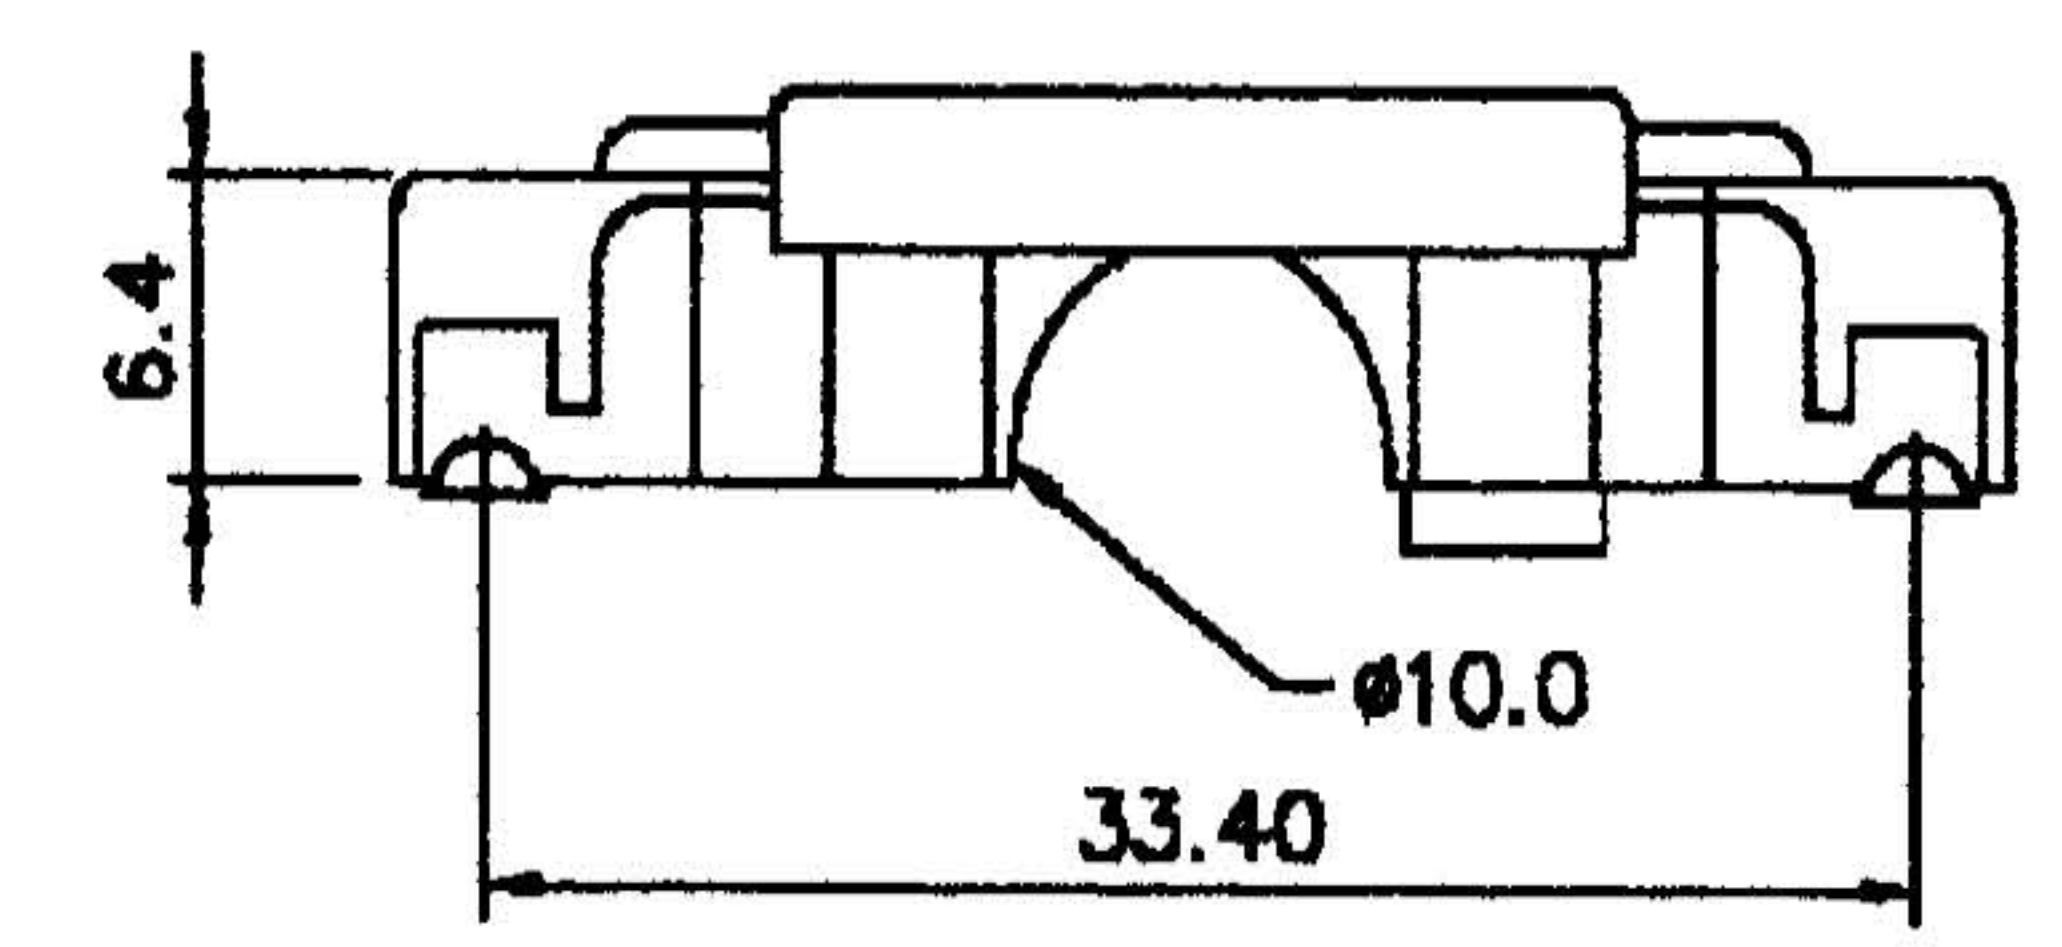

**Material**  
 Insulator : ABS UL 94HB  
 Color : grey, Black, Ivory  
 Screw / Nut / Clip : nickel plated steel  
**RoHS Compliance**

E				DRAWN:	GENERAL TOLERANCE:			DESCRIPTION: D-Sub Hood, plastic, 15P	SIZE <b>A4</b>
D					.0	.00	.000		
C				CHECKED:	+/-0.20	+/-0.15	+/-0.05		
B					UNIT : MM				
A				APPROVAL:	SCALE :				
REV	DATE	FILE	BY		SHEET : 1 / 1			PART NO: DHA - 15PS	