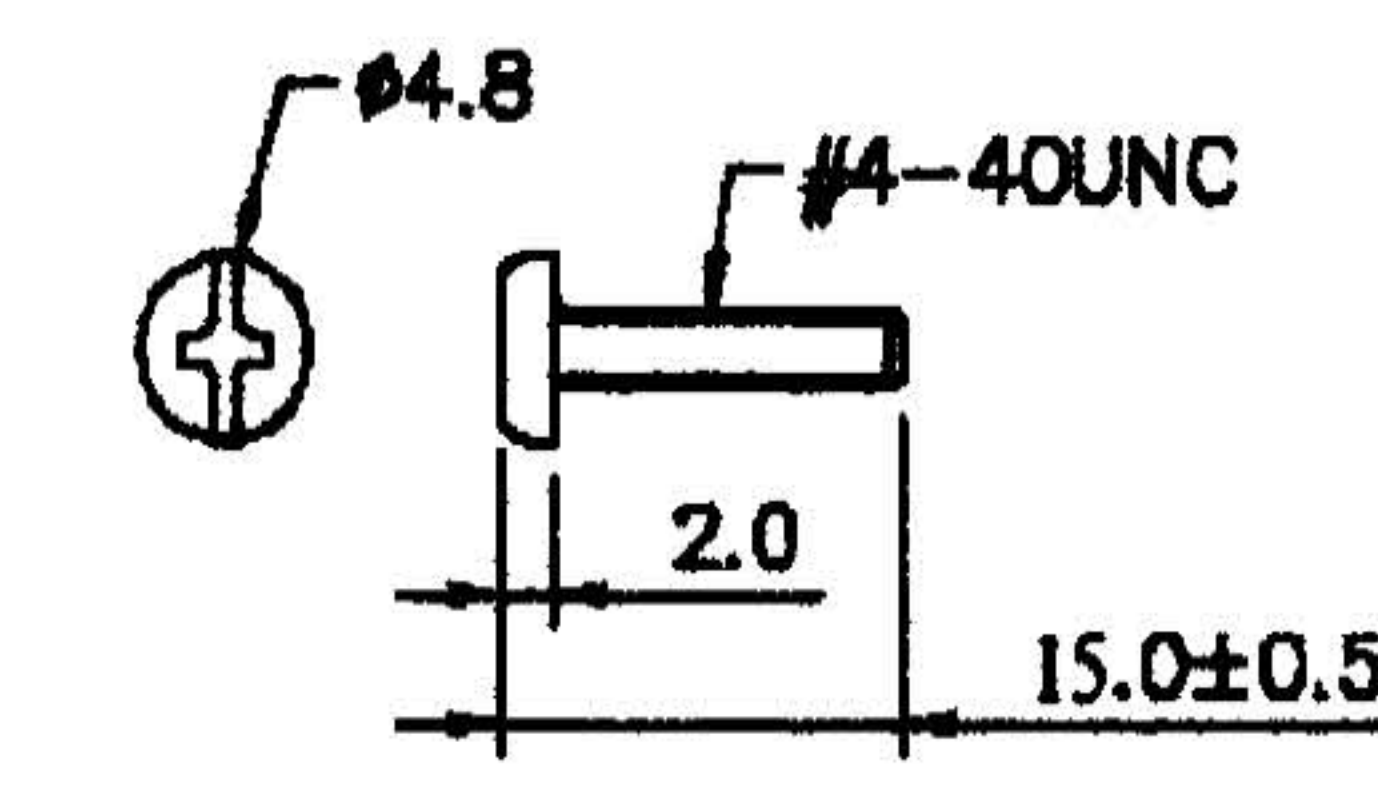

**Material**  
 Insulator : ABS UL 94HB  
 Color : grey, Black, Ivory  
 Screw / Nut / Clip : nickel plated steel  
**RoHS Compliance**

E				DRAWN:	GENERAL TOLERANCE:			DESCRIPTION: D-Sub Hood, plastic, 15P	SIZE <b>A4</b>
D					.0	.00	.000		
C				CHECKED:	+/-0.20	+/-0.15	+/-0.05		
B					UNIT : MM				
A				APPROVAL:	SCALE :				
REV	DATE	FILE	BY		SHEET : 1 / 1			PART NO: DHA - 15PS	