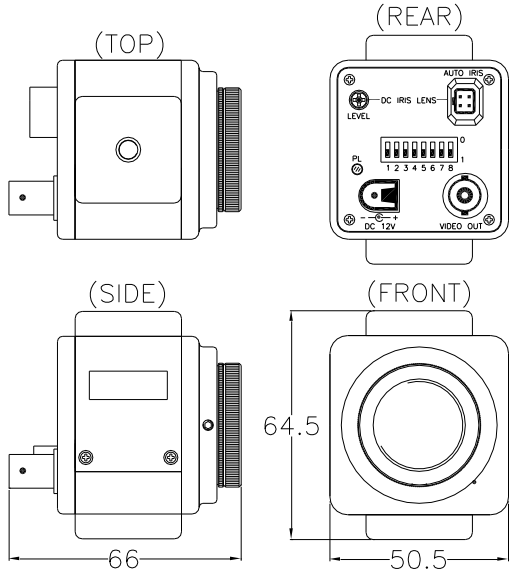

SPECIFICATION (RoHS Conform)

MODE NO.	MTV-73SS10HN	MTV-73SS10HP
TV SYSTEM	NTSC	PAL
IMAGE SENSOR	1/3-inch I.L. CCD Image Sensor	
CCD TOTAL PIXELS	~ 410K	~ 470K
SYNC SYSTEM	Internal	
MINIMUM ILLUMINATION	0.012 Lux F1.2 / 40 IRE AGC on 0.0014Lux F1.2 / 40 IRE SENS-UP (32X)	
LENS & VIEW ANGLE	---	
RESOLUTION	540 TVL	
WHITE BALANCE	Mode	ATW / AWC
	Range	3200 ~ 10000 °K
S/N RATIO	50dB (MIN) / 58dB (TYP) (Gamma, Aperture, AGC, OFF)	
DNR (Digital Noise Reduce)	S/N UP 4.5dB	
GAIN CONTROL	AGC ON / OFF	
SENSE UP	ON / OFF (Preset X4 ,Option X32)	
H - MIRROR FUNCTION	OFF / ON	
V - MIRROR FUNCTION	OFF / ON	
B.L.C. FUNCTION	ON / OFF	
COLOR BAR	OFF / ON	
AUTO IRIS	A.E.S. / DC-IRIS	
ELECTRONIC SHUTTER	1/60~1/120,000 sec.	1/50~1/120,000 sec.
VIDEO OUTPUT	1.0V p-p composite video at 75 ohm With monitor output	
OPERATION TEMPERATURE	-20°C TO 50°C	
OPERATIONAL HUMIDITY	within 85% RH	
POWER SUPPLY	DC12V±1V / 150mA	

*The specifications and appearance of the product may changed without notice.

Dimension: Unit (mm / ±0.5mm)

Auto IRIS Lens Connector :

DC-LENS	
P1	DUMP-
P2	DUMP+
P3	DRIVE
P4	GND

Function Switch

FUNCTION SWITCH		1	0
S1	AES/ALC	AES	ALC
S2	AGC	AGC ON	AGC OFF
S3	ATW/AWC	ATW	AWC
S4	BLC	BLC ON	BLC OFF
S5	H-MIRROR	NORMAL	MIRROR
S6	V-MIRROR	NORMAL	MIRROR
S7	SENS-UP (X4)	SENS-UP ON	SENS-UP OFF
S8	VIDEO/COLOR BAR	VIDEO	COLOR BAR