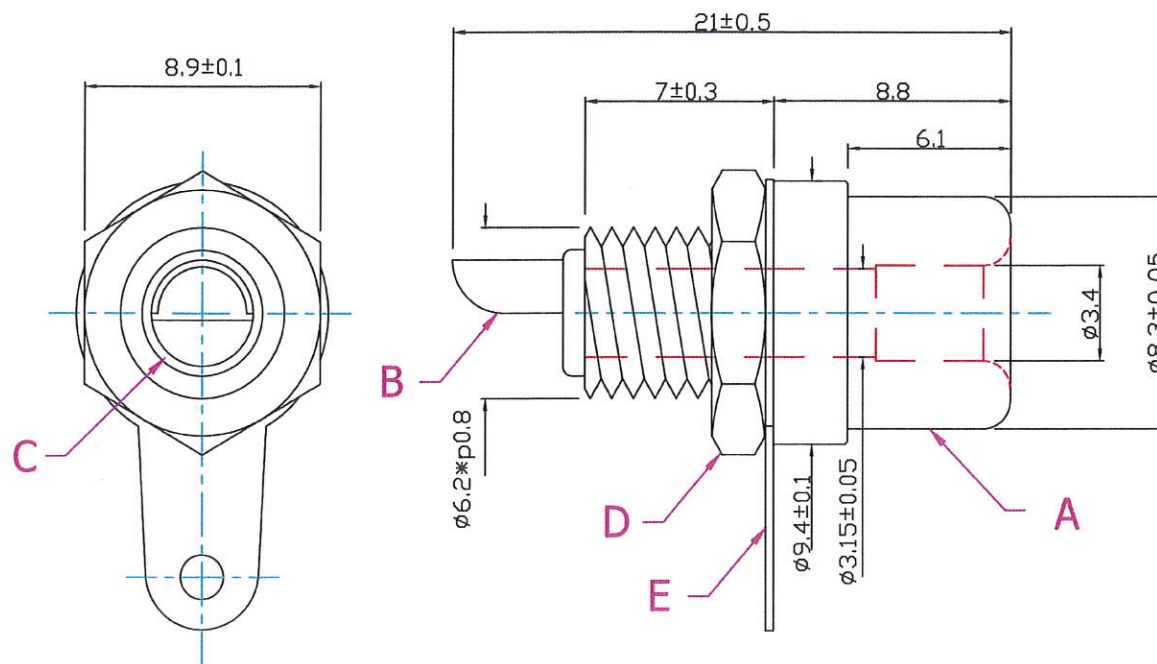

0.5-5 = +/- 0.2
 5-30 = +/- 0.4
 30-120 = +/- 0.6
 120-315 = +/- 1
 315-1000 = +/- 1.6
 1000-2000 = +/- 2.4

RoHS COMPLIANT

APPROVED BY :

UNITED AU-VI CO., LTD.

Description:

RCA FEMALE

Part No.:

RJ-2290N

E	WASHER PIN	1	BRASS	NICKEL
D	NUTS	1	BRASS	NICKEL
C	INSULATOR	1	POM	R/W/B/Y
B	CONTACT PIN	1	BRASS	NICKEL
A	BODY	1	BRASS	NICKEL
NO	DESCRIPTION	Q'TY	MATERIAL	FINISH

Date: MAR 03 2021

File No.: AJ-322