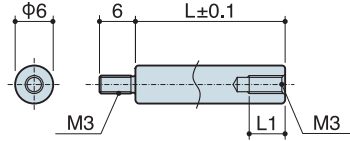

RMタイプ 丸型 オネジ/メネジ M3 標準型

Male Screw-Female Thread Type Round

RMB3-00 M=3 Pitch=0.5

- ・快削黄銅: Brass C3604BD
- ・Niメッキ: Ni-plated

RML3-00 M=3 Pitch=0.5

- ・快削鋼: Steel SUM 相当
- ・三価クロムクロメート: Trivalent chromate

RMU3-00 M=3 Pitch=0.5

- ・ステンレス: Stainless Steel SUS303 Cu
- ・脱脂: Degreased

| L | 品番 Code | L1 |
|------|-----------|-----|
| 4 | RMB3-4 | 2.5 |
| 4.5 | RMB3-4.5 | 2.5 |
| 5 | RMB3-5 | 3.5 |
| 5.5 | RMB3-5.5 | 3.5 |
| 6 | RMB3-6 | 4 |
| 6.5 | RMB3-6.5 | 4 |
| 7 | RMB3-7 | 5 |
| 7.5 | RMB3-7.5 | 5 |
| 8 | RMB3-8 | 6 |
| 8.5 | RMB3-8.5 | 6 |
| 9 | RMB3-9 | 6 |
| 9.5 | RMB3-9.5 | 6 |
| 10 | RMB3-10 | 6 |
| 11 | RMB3-11 | 6 |
| 12 | RMB3-12 | 6 |
| 12.5 | RMB3-12.5 | 6 |
| 13 | RMB3-13 | 6 |
| 14 | RMB3-14 | 6 |
| 15 | RMB3-15 | 6 |
| 16 | RMB3-16 | 6 |
| 16.5 | RMB3-16.5 | 6 |
| 17 | RMB3-17 | 6 |
| 17.5 | RMB3-17.5 | 6 |
| 18 | RMB3-18 | 6 |
| 19 | RMB3-19 | 6 |
| 20 | RMB3-20 | 6 |
| 21 | RMB3-21 | 6 |
| 22 | RMB3-22 | 6 |
| 23 | RMB3-23 | 6 |
| 24 | RMB3-24 | 6 |
| 25 | RMB3-25 | 6 |
| 26 | RMB3-26 | 6 |
| 27 | RMB3-27 | 6 |
| 28 | RMB3-28 | 6 |
| 29 | RMB3-29 | 6 |
| 30 | RMB3-30 | 6 |
| 35 | RMB3-35 | 6 |
| 40 | RMB3-40 | 6 |
| 45 | RMB3-45 | 6 |
| 50 | RMB3-50 | 6 |
| 55 | RMB3-55 | 6 |
| 60 | RMB3-60 | 6 |