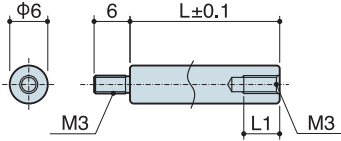

RMタイプ 丸型 オネジ/メネジ M3 標準型

Male Screw-Female Thread Type Round

RMB3-00 M=3 Pitch=0.5

- ・快削黄銅: Brass C3604BD
- ・Niメッキ: Ni-plated

RML3-00 M=3 Pitch=0.5

- ・快削鋼: Steel SUM 相当
- ・三価クロムクロメート: Trivalent chromate

RMU3-00 M=3 Pitch=0.5

- ・ステンレス: Stainless Steel SUS303 Cu
- ・脱脂: Degreased

| L | 品番 Code | L1 |
|------|-----------|-----|
| 4 | RMB3-4 | 2.5 |
| 4.5 | RMB3-4.5 | 2.5 |
| 5 | RMB3-5 | 3.5 |
| 5.5 | RMB3-5.5 | 3.5 |
| 6 | RMB3-6 | 4 |
| 6.5 | RMB3-6.5 | 4 |
| 7 | RMB3-7 | 5 |
| 7.5 | RMB3-7.5 | 5 |
| 8 | RMB3-8 | 6 |
| 8.5 | RMB3-8.5 | 6 |
| 9 | RMB3-9 | 6 |
| 9.5 | RMB3-9.5 | 6 |
| 10 | RMB3-10 | 6 |
| 11 | RMB3-11 | 6 |
| 12 | RMB3-12 | 6 |
| 12.5 | RMB3-12.5 | 6 |
| 13 | RMB3-13 | 6 |
| 14 | RMB3-14 | 6 |
| 15 | RMB3-15 | 6 |
| 16 | RMB3-16 | 6 |
| 16.5 | RMB3-16.5 | 6 |
| 17 | RMB3-17 | 6 |
| 17.5 | RMB3-17.5 | 6 |
| 18 | RMB3-18 | 6 |
| 19 | RMB3-19 | 6 |
| 20 | RMB3-20 | 6 |
| 21 | RMB3-21 | 6 |
| 22 | RMB3-22 | 6 |
| 23 | RMB3-23 | 6 |
| 24 | RMB3-24 | 6 |
| 25 | RMB3-25 | 6 |
| 26 | RMB3-26 | 6 |
| 27 | RMB3-27 | 6 |
| 28 | RMB3-28 | 6 |
| 29 | RMB3-29 | 6 |
| 30 | RMB3-30 | 6 |
| 35 | RMB3-35 | 6 |
| 40 | RMB3-40 | 6 |
| 45 | RMB3-45 | 6 |
| 50 | RMB3-50 | 6 |
| 55 | RMB3-55 | 6 |
| 60 | RMB3-60 | 6 |