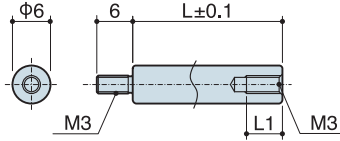

RMタイプ 丸型 オネジ/メネジ M3 標準型

Male Screw-Female Thread Type Round

RMB3-00 M=3 Pitch=0.5

- ・快削黄銅: Brass C3604BD
- ・Niメッキ: Ni-plated

RML3-00 M=3 Pitch=0.5

- ・快削鋼: Steel SUM 相当
- ・三価クロムクロメート: Trivalent chromate

RMU3-00 M=3 Pitch=0.5

- ・ステンレス: Stainless Steel SUS303 Cu
- ・脱脂: Degreased

| L | 品番 Code | L1 |
|------|-----------|-----|
| 4 | RMB3-4 | 2.5 |
| 4.5 | RMB3-4.5 | 2.5 |
| 5 | RMB3-5 | 3.5 |
| 5.5 | RMB3-5.5 | 3.5 |
| 6 | RMB3-6 | 4 |
| 6.5 | RMB3-6.5 | 4 |
| 7 | RMB3-7 | 5 |
| 7.5 | RMB3-7.5 | 5 |
| 8 | RMB3-8 | 6 |
| 8.5 | RMB3-8.5 | 6 |
| 9 | RMB3-9 | 6 |
| 9.5 | RMB3-9.5 | 6 |
| 10 | RMB3-10 | 6 |
| 11 | RMB3-11 | 6 |
| 12 | RMB3-12 | 6 |
| 12.5 | RMB3-12.5 | 6 |
| 13 | RMB3-13 | 6 |
| 14 | RMB3-14 | 6 |
| 15 | RMB3-15 | 6 |
| 16 | RMB3-16 | 6 |
| 16.5 | RMB3-16.5 | 6 |
| 17 | RMB3-17 | 6 |
| 17.5 | RMB3-17.5 | 6 |
| 18 | RMB3-18 | 6 |
| 19 | RMB3-19 | 6 |
| 20 | RMB3-20 | 6 |
| 21 | RMB3-21 | 6 |
| 22 | RMB3-22 | 6 |
| 23 | RMB3-23 | 6 |
| 24 | RMB3-24 | 6 |
| 25 | RMB3-25 | 6 |
| 26 | RMB3-26 | 6 |
| 27 | RMB3-27 | 6 |
| 28 | RMB3-28 | 6 |
| 29 | RMB3-29 | 6 |
| 30 | RMB3-30 | 6 |
| 35 | RMB3-35 | 6 |
| 40 | RMB3-40 | 6 |
| 45 | RMB3-45 | 6 |
| 50 | RMB3-50 | 6 |
| 55 | RMB3-55 | 6 |
| 60 | RMB3-60 | 6 |