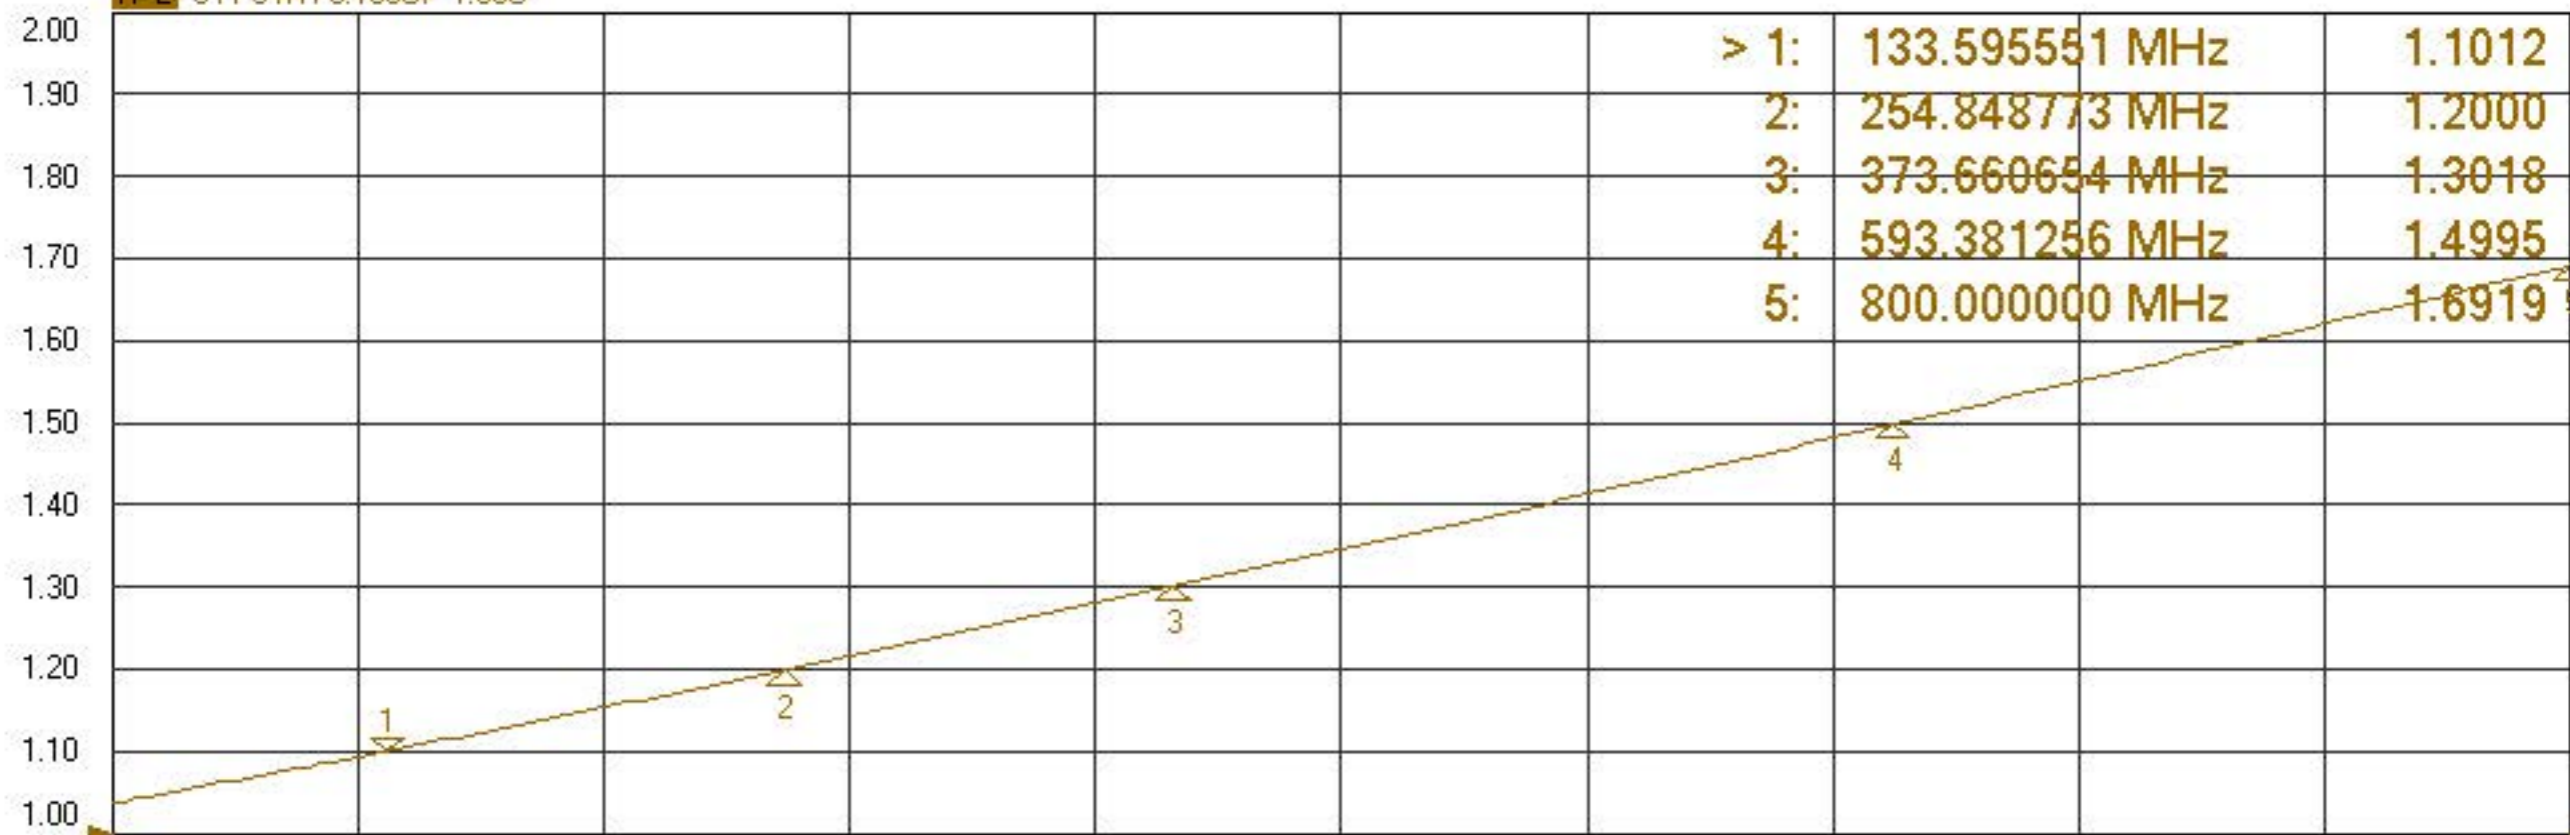

				Dimensions Are In Millimeters Unless Otherwise Specified Tolerances		 COSMTEC RESOURCES CO., LTD							
NO	Description	Material	Finish	0.5-6 = ± 0.2 6-30 = ± 0.4 30-120 = ± 0.6 120-315 = ± 1.0 315-1000 = ± 1.6 1000-2000 = ± 2.4	DRAFT	Part No	B-023-1-50						
1	Shell	Brass	Nickel		CHECKED	圖號							
2	Cover	Brass	Nickel		APPROVED	Title	BNC PLUG TERMINATOR 50Ω WITH BRASS COVER						
3	Body	Brass	Nickel			圖名	D. G. N.						
4	Insulator	Delrin	—			Date	SEP/29/2010	比 例	Scale	單 位	Unit	版 次	Rev
5	Contacter	Brass	Gold			日期		3:1	m/m		A		
6	Terminator	50Ω 1/2W±1%	—										

Tr 1 S11 LogM 10.00dB/ 0.00dB

1

Ch1: Start 50.0000 MHz

Stop 800.000 MHz

Tr 2 S11 SWR 0.100U/ 1.00U

2

>Ch1: Start 50.0000 MHz

Stop 800.000 MHz