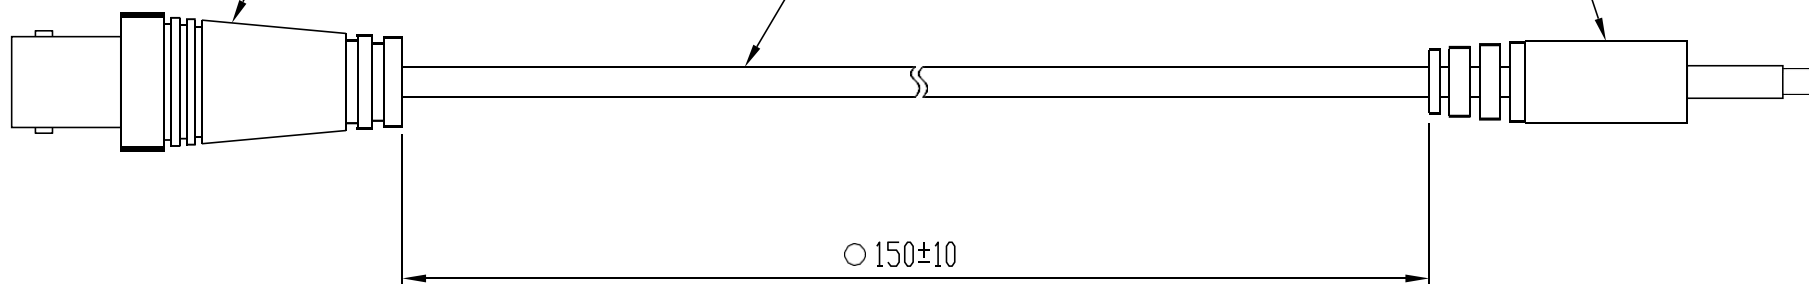

AE-01

BNC female

monaural plug

BNC母头

RG174

单声道插头

○ 150±10

Technical requirements: