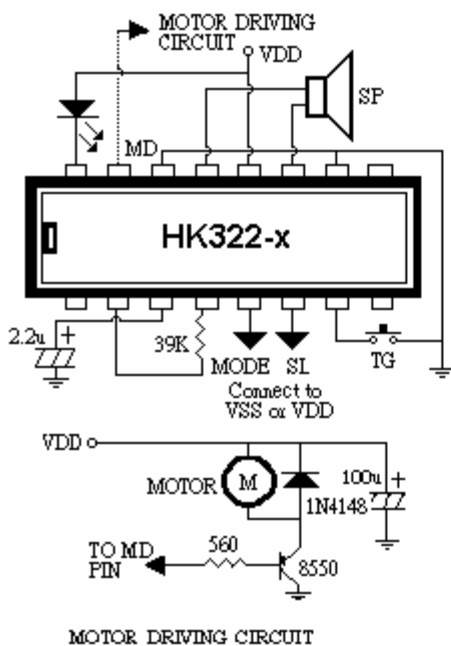

◆ Features

- * Full and pure natural harmonic sound effect , maximum at 512 musical notations
- * Built in audio amplifier , do not need transistor on output for sound amplifier
- * Built in 1 LED flash circuit , flash speed follows sound output of melody tempo
- * Built in alone motor driver signal output (MD pin) , not be effect to sound quality during motor is derived
- * 5 kinds different trigger mode by MODE & SL pins :
 - Power on/off control mode
 - One shot non re-trigger mode
 - One shot re-trigger mode
 - On/off switch mode (TG key control sound on or off)
 - Single touch plays all songs mode (one touch TG pin playing all tunes)

◆ Application

Toys, Clock melody, Key chain, Musical box

◆ Electrical Characteristics

| Characteristics | Sym. | Min. | Typ. | Max. | Unit | Remark |
|-----------------------|------------------|------|------|------|------|------------------------------|
| Operating voltage | V _{DD} | 1.8 | 3.0 | 5.2 | V | |
| Operating current | I _{OP} | ---- | 0.1 | 0.5 | mA | |
| Stand by current | I _{SB} | ---- | 0.4 | 1 | uA | |
| Oscillator frequency | F _{OSC} | ---- | 500 | ---- | KHz | ±30% R _{osc} = 39KΩ |
| Operating temperature | T _{EMP} | 0 | 25 | 60 | °C | |
| Driving current | I _O | ---- | 18 | ---- | mA | @ V _{DS} =1V |

◆ Application circuit

| MODE | SL | Trigger Mode |
|------|-----|--|
| VSS | VSS | POWER ON/OFF (TG = VSS) |
| VSS | VDD | ONE SHOT RE -TRIGGER (by TG pin touch) |
| VDD | VSS | ONE SHOT NON RE-TRIGGER (by TG pin touch) |
| VDD | VDD | ON / OFF SWITCH (by TG pin touch) |
| VSS | VSS | PLAY ALL SONGS (by TG pin touch) |