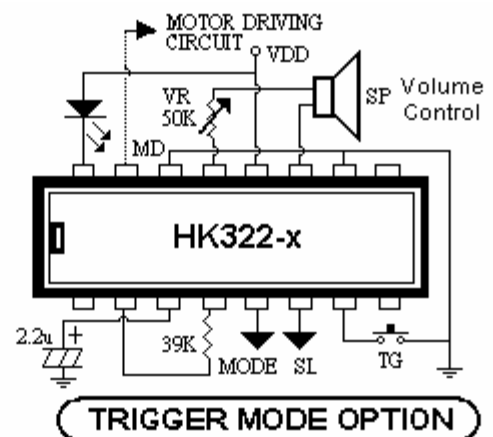

◆ Features

- * Full and pure natural harmonic sound effect , maximum at 512 musical notations
- * Built in audio amplifier , do not need transistor on output for sound amplifier
- * Built in 1 LED flash circuit , flash speed follows sound output of melody tempo
- * Built in alone motor driver signal output (MD pin) , not be effect to sound quality during motor is derived
- * 5 kinds different trigger mode by MODE & SL pins :
 - Power on/off control mode
 - One shot non re-trigger mode
 - One shot re-trigger mode
 - On/off switch mode (TG key control sound on or off)
 - Single touch plays all songs mode (one touch TG pin playing all tunes)

◆ Application

Toys, Clock melody, Key chain, Musical box

◆ Electrical Characteristics

| Characteristics | Sym. | Min. | Typ. | Max. | Unit | Remark |
|-----------------------|------------------|------|------|------|------|------------------------------|
| Operating voltage | V _{DD} | 1.8 | 3.0 | 5.2 | V | |
| Operating current | I _{OP} | ---- | 0.1 | 0.5 | mA | |
| Stand by current | I _{SB} | ---- | 0.4 | 1 | uA | |
| Oscillator frequency | F _{OSC} | ---- | 500 | ---- | KHz | ±30% R _{osc} = 39KΩ |
| Operating temperature | T _{EMP} | 0 | 25 | 60 | °C | |
| Driving current | I _O | ---- | 18 | ---- | mA | @ V _{DS} =1V |

◆ Application circuit

| MODE | SL | Trigger Mode |
|------|-----|--|
| VSS | VSS | POWER ON/OFF (TG = VSS) |
| VSS | VDD | ONE SHOT RE -TRIGGER (by TG pin touch) |
| VDD | VSS | ONE SHOT NON RE-TRIGGER (by TG pin touch) |
| VDD | VDD | ON / OFF SWITCH (by TG pin touch) |
| VSS | VSS | PLAY ALL SONGS (by TG pin touch) |

★ Package Type : DIP-16L

★ Trigger Mode and Timing Chart :

TRIGGER MODE: POWER ON/OFF CONTROL

TRIGGER MODE : ONE SHOT RE-TRIGGER

TRIGGER MODE : ONE SHOT NON RE-TRIGGER

TRIGGER MODE : ON/OFF SWITCH

TRIGGER MODE : ONE TOUCH PLAY ALL SONGS