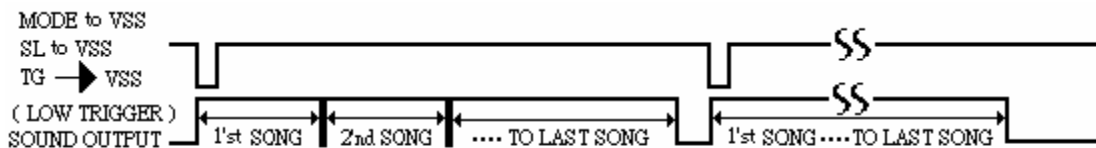

◆ Application circuit

| MODE | SL | Trigger Mode |
|------|-----|--|
| VSS | VSS | POWER ON/OFF (TG = VSS) |
| VSS | VDD | ONE SHOT RE -TRIGGER (by TG pin touch) |
| VDD | VSS | ONE SHOT NON RE-TRIGGER (by TG pin touch) |
| VDD | VDD | ON / OFF SWITCH (by TG pin touch) |
| VSS | VSS | PLAY ALL SONGS (by TG pin touch) |

★ Package Type : DIP-16L

★ Trigger Mode and Timing Chart :

TRIGGER MODE: POWER ON/OFF CONTROL

TRIGGER MODE : ONE SHOT RE-TRIGGER

TRIGGER MODE : ONE SHOT NON RE-TRIGGER

TRIGGER MODE : ON/OFF SWITCH

TRIGGER MODE : ONE TOUCH PLAY ALL SONGS