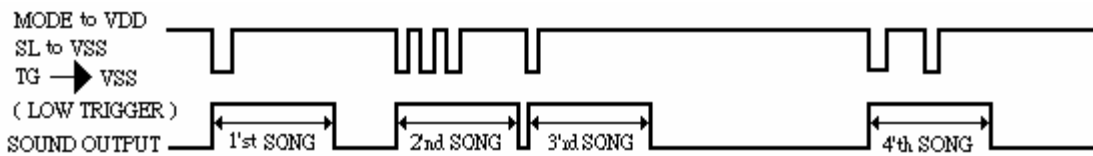

◆ Application circuit

| MODE | SL | Trigger Mode |
|------|-----|--|
| VSS | VSS | POWER ON/OFF (TG = VSS) |
| VSS | VDD | ONE SHOT RE -TRIGGER (by TG pin touch) |
| VDD | VSS | ONE SHOT NON RE-TRIGGER (by TG pin touch) |
| VDD | VDD | ON / OFF SWITCH (by TG pin touch) |
| VSS | VSS | PLAY ALL SONGS (by TG pin touch) |

★ Package Type : DIP-16L

★ Trigger Mode and Timing Chart :

TRIGGER MODE: POWER ON/OFF CONTROL

TRIGGER MODE : ONE SHOT RE-TRIGGER

TRIGGER MODE : ONE SHOT NON RE-TRIGGER

TRIGGER MODE : ON/OFF SWITCH

TRIGGER MODE : ONE TOUCH PLAY ALL SONGS