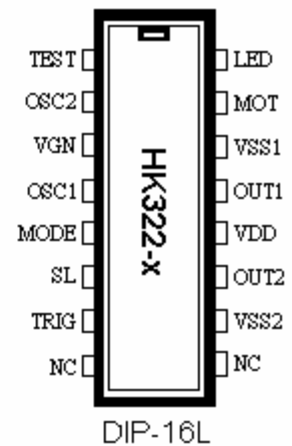

◆ Features

- * Full and pure natural harmonic sound effect , maximum at 512 musical notations
- * Built in audio amplifier , do not need transistor on output for sound amplifier
- * Built in 1 LED flash circuit , flash speed follows sound output of melody tempo
- * Built in alone motor driver signal output (MD pin) , not be effect to sound quality during motor is derived
- * 5 kinds different trigger mode by MODE & SL pins :
 - Power on/off control mode
 - One shot non re-trigger mode
 - One shot re-trigger mode
 - On/off switch mode (TG key control sound on or off)
 - Single touch plays all songs mode (one touch TG pin playing all tunes)

◆ Application

Toys, Clock melody, Key chain, Musical box

◆ Electrical Characteristics

| Characteristics | Sym. | Min. | Typ. | Max. | Unit | Remark |
|-----------------------|------------------|------|------|------|------|------------------------------|
| Operating voltage | V _{DD} | 1.8 | 3.0 | 5.2 | V | |
| Operating current | I _{OP} | ---- | 0.1 | 0.5 | mA | |
| Stand by current | I _{SB} | ---- | 0.4 | 1 | uA | |
| Oscillator frequency | F _{OSC} | ---- | 500 | ---- | KHz | ±30% R _{osc} = 39KΩ |
| Operating temperature | T _{EMP} | 0 | 25 | 60 | °C | |
| Driving current | I _O | ---- | 18 | ---- | mA | @ V _{DS} =1V |

◆ Application circuit

| MODE | SL | Trigger Mode |
|------|-----|--|
| VSS | VSS | POWER ON/OFF (TG = VSS) |
| VSS | VDD | ONE SHOT RE -TRIGGER (by TG pin touch) |
| VDD | VSS | ONE SHOT NON RE-TRIGGER (by TG pin touch) |
| VDD | VDD | ON / OFF SWITCH (by TG pin touch) |
| VSS | VSS | PLAY ALL SONGS (by TG pin touch) |