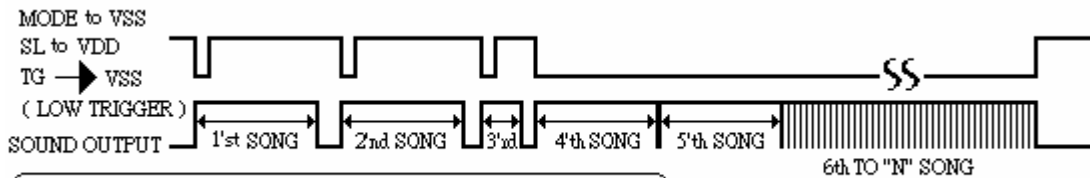

◆ Application circuit

| MODE | SL | Trigger Mode |
|------|-----|--|
| VSS | VSS | POWER ON/OFF (TG = VSS) |
| VSS | VDD | ONE SHOT RE -TRIGGER (by TG pin touch) |
| VDD | VSS | ONE SHOT NON RE-TRIGGER (by TG pin touch) |
| VDD | VDD | ON / OFF SWITCH (by TG pin touch) |
| VSS | VSS | PLAY ALL SONGS (by TG pin touch) |

★ Package Type : DIP-16L

★ Trigger Mode and Timing Chart :

TRIGGER MODE: POWER ON/OFF CONTROL

TRIGGER MODE : ONE SHOT RE-TRIGGER

TRIGGER MODE : ONE SHOT NON RE-TRIGGER

TRIGGER MODE : ON/OFF SWITCH

TRIGGER MODE : ONE TOUCH PLAY ALL SONGS