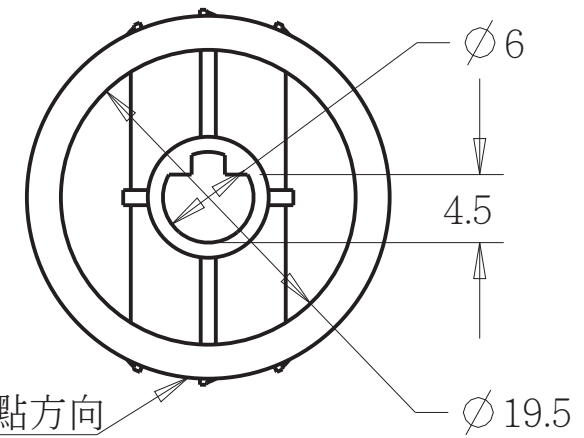

Ø 1白色塗漆標點

File Name	S-55 D軸		
Metal	ABS	Unit	mm
Color	Black	Scale	
Drawn	Leovsa	Checked	
Date	2014/10/03	Date	