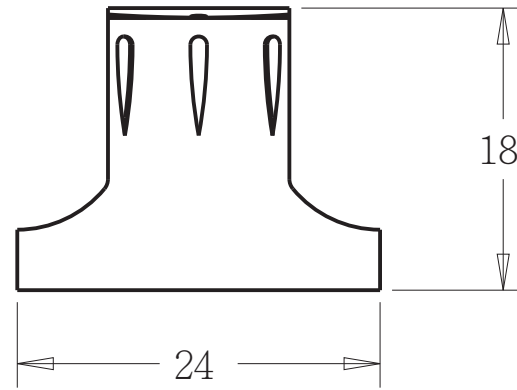

Ø 1白色塗漆標點

File Name	S-55 D軸		
Metal	ABS	Unit	mm
Color	Black	Scale	
Drawn	Leovsa	Checked	
Date	2014/10/03	Date	