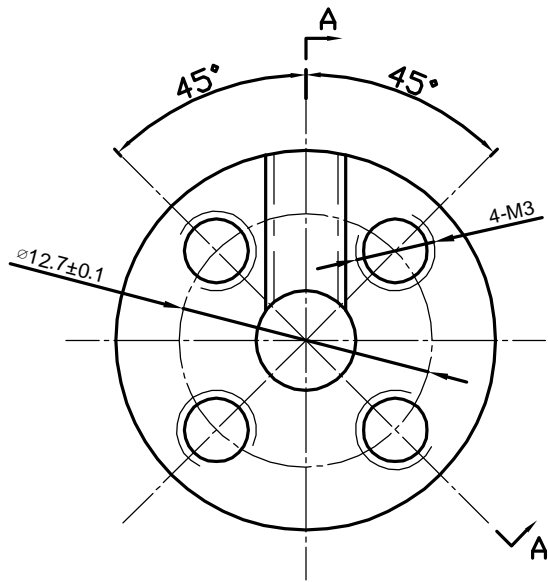

A B C D E F G H

CONTROL SIGNATURE:

THE INFORMATION CONTAINED IN THIS DRAWING IS CONFIDENTIAL - COPYRIGHT

A		1ST ISSUE	161201
REV.	EPO#	DETAILS	DATE

SCALE	UNIT	mm	UNSPECIFIED TOLERANCE:	
	SIZE	A4	MERCURY MOTOR	
DRAWN CHEN YAN				
CHECKED			MATERIAL	
APPROVED			TITLE	
			HUB-DL-001	
			FINISH	
			SHEET 1 OF 1	
			REV A	
			DWG.NO.	
			DL-002#	