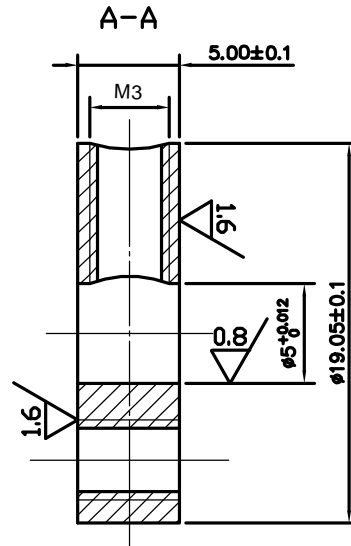

A B C D E F G H

CONTROL SIGNATURE:

THE INFORMATION CONTAINED IN THIS DRAWING IS CONFIDENTIAL - COPYRIGHT

A		1ST ISSUE	161201
REV.	EPO#	DETAILS	DATE

SCALE	UNIT	mm	UNSPECIFIED TOLERANCE:	
	SIZE	A4	MERCURY MOTOR	
DRAWN CHEN YAN				
CHECKED			MATERIAL	
APPROVED			TITLE	
			HUB-DL-001	
			FINISH	
			SHEET 1 OF 1	
			REV A	
			DWG.NO.	
			DL-002#	